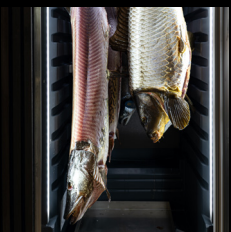

---

**The finest cut**  
[www.thefinestcut.ch](http://www.thefinestcut.ch)

---

**Ray Lee – Akikos Restaurant**  
Photo by Joseph Weaver  
[Josephweaver.com](http://Josephweaver.com)

---

**The finest cut**  
[www.thefinestcut.ch](http://www.thefinestcut.ch)